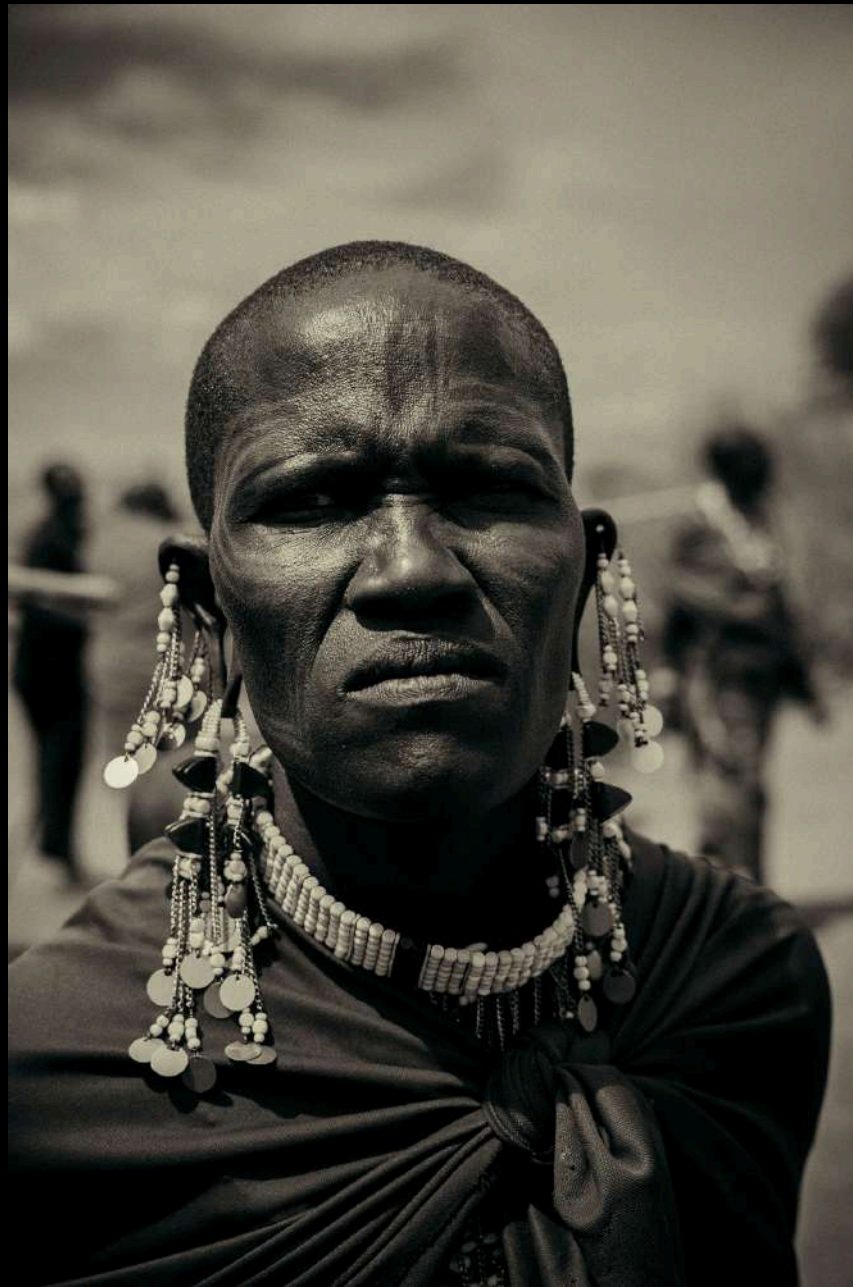

ML_2 Maasai Women, Serengeti, Tanzania