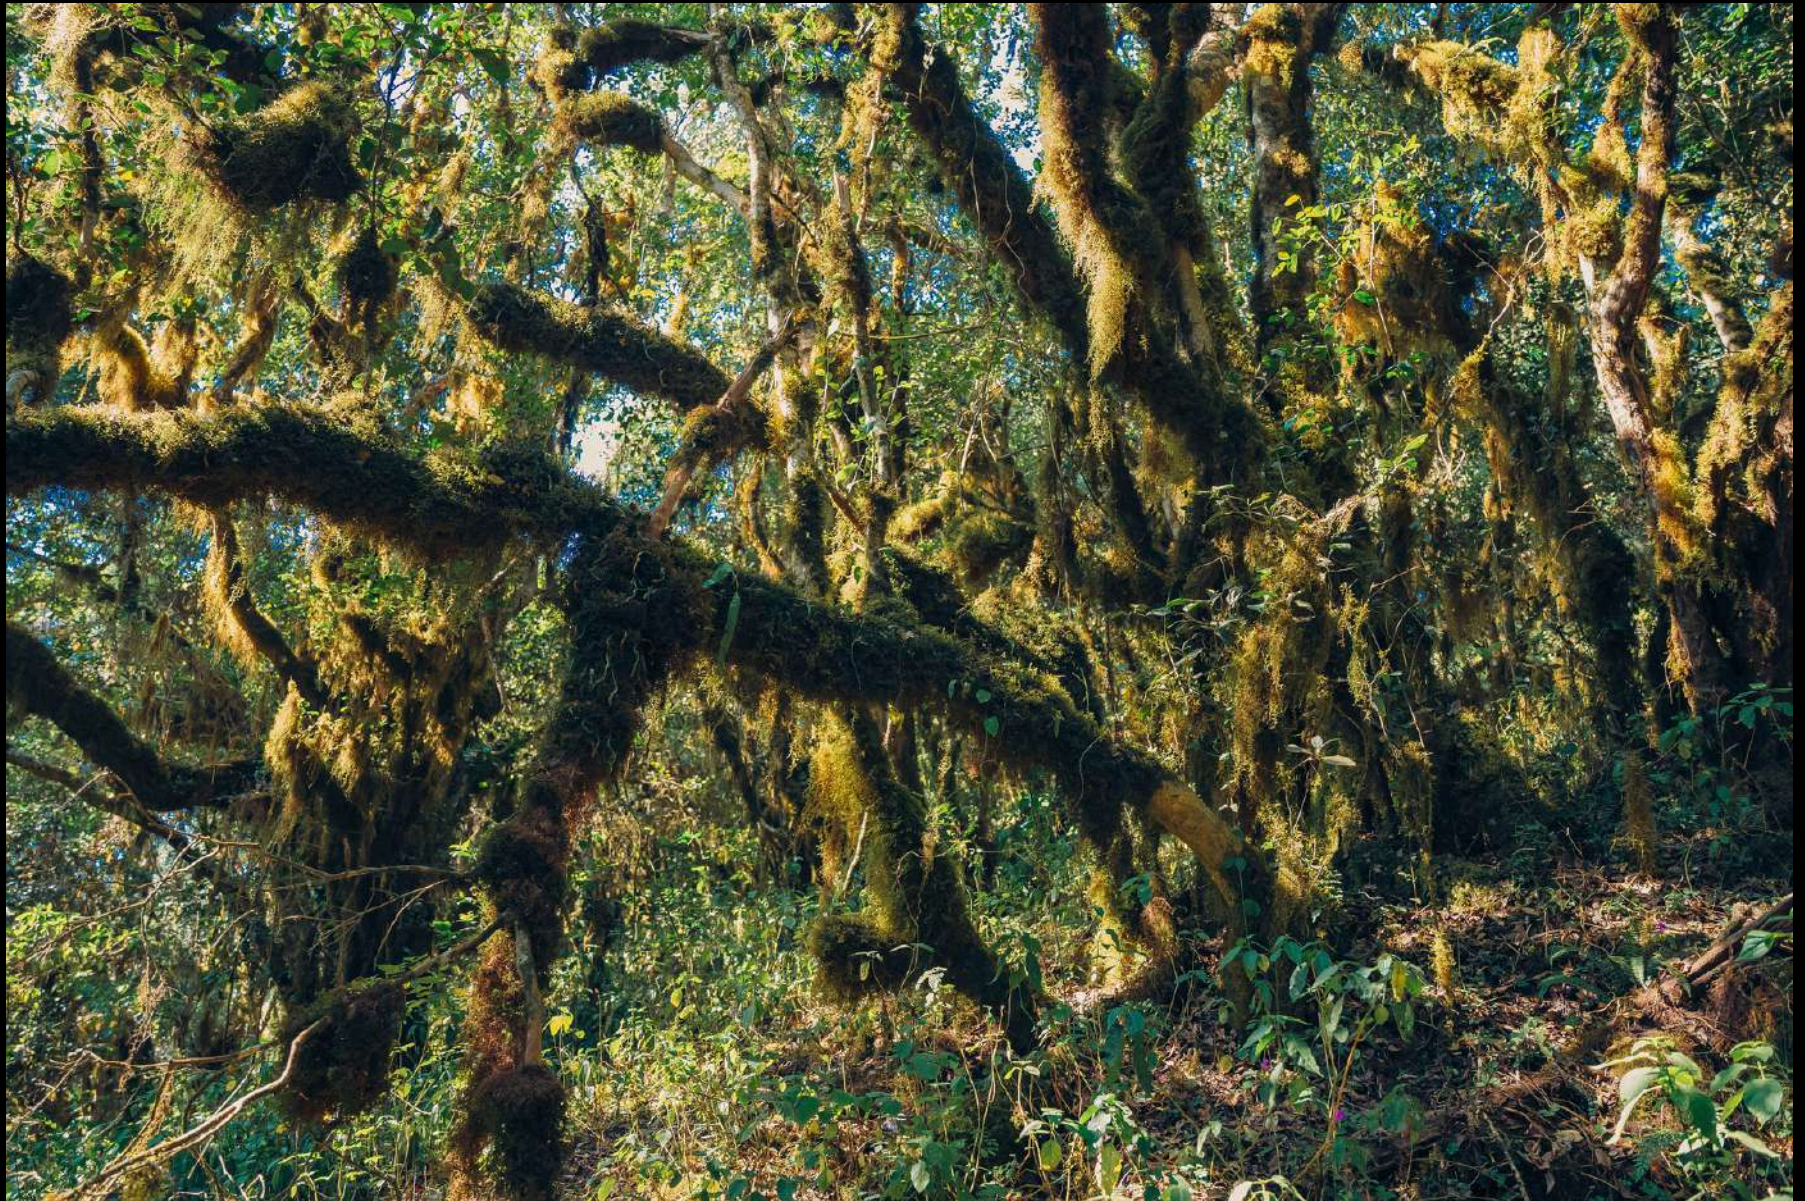

ES_3 *Flower Mt. Longido, Tanzania*