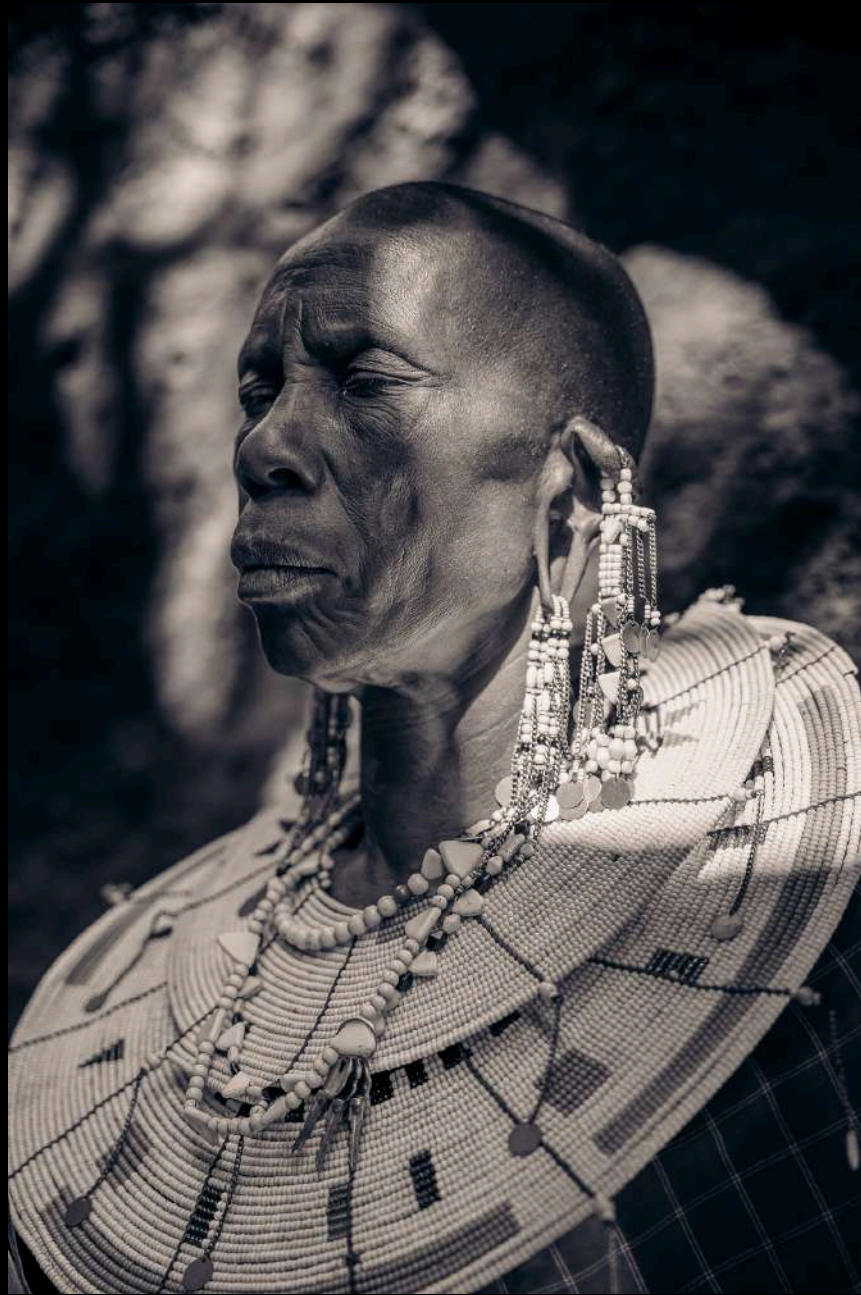

wk_22 Maasai Elder, Tanzania